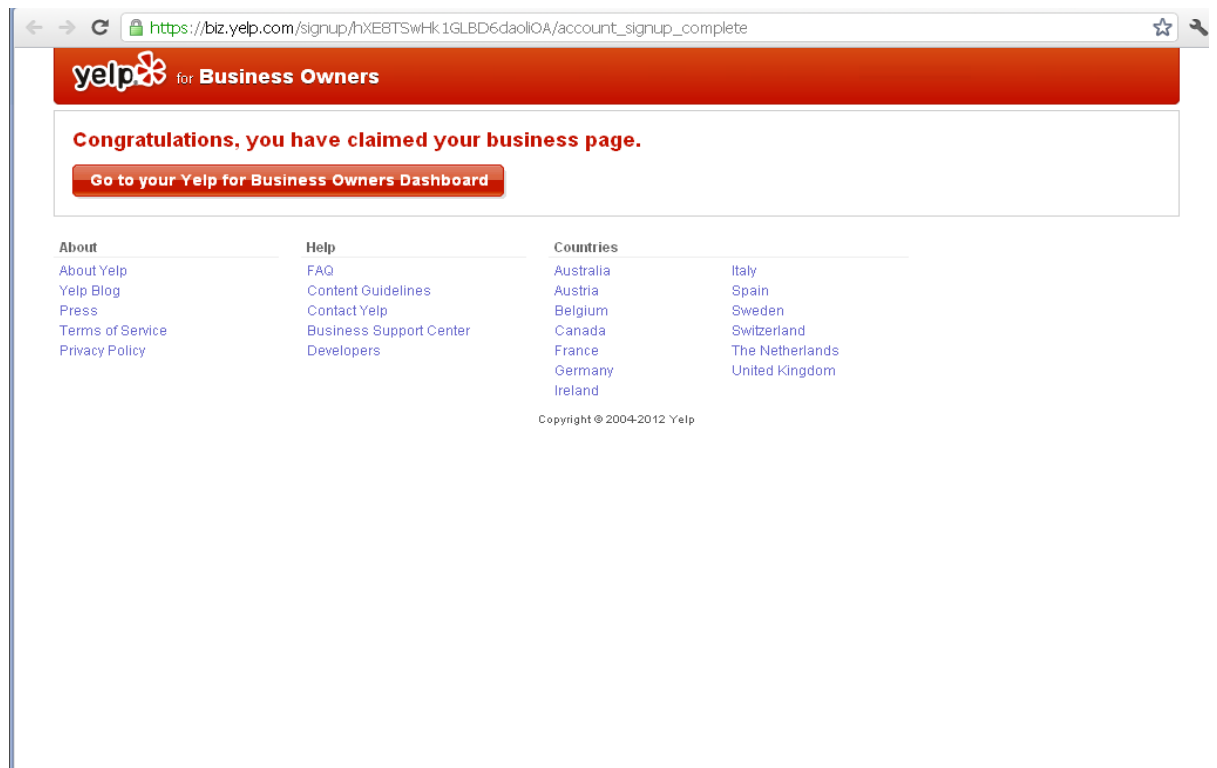

Web Address

Hours
Mon 9:00 am 5:00 pm [Add Hours](#)

Categories

4) You will then be sent a confirmation email.

5) When you click the link in the email, you'll be lead to a page stating that your business has been claimed. Click "Go to your Yelp for Business Owners Dashboard."