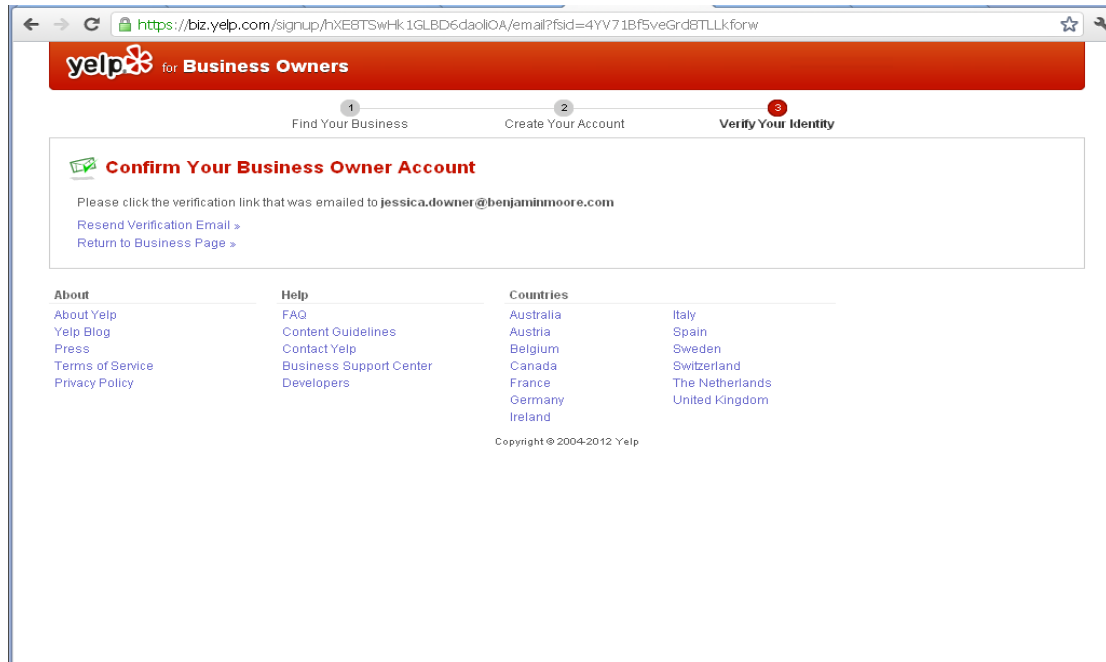

Country
United States

Business Name
Benjamin Moore

Address 1

Address 2

City
montvale

State
nj

Zip

Phone

Web Address

Hours
Mon 9:00 am 5:00 pm [Add Hours](#)

Categories

4) You will then be sent a confirmation email.

5) When you click the link in the email, you'll be lead to a page stating that your business has been claimed. Click "Go to your Yelp for Business Owners Dashboard."